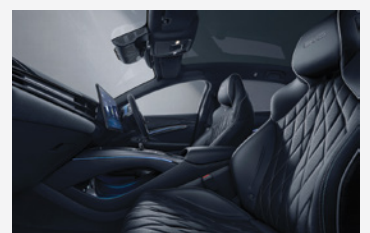

INTERIOR COLOURS

Thaumás Black