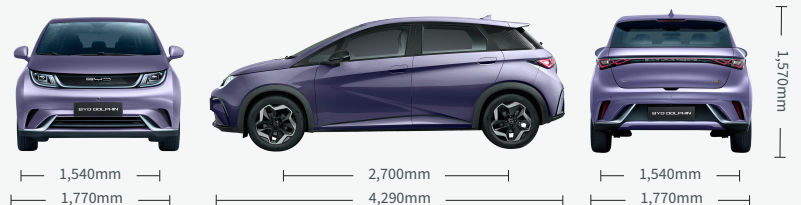

BODY COLOURS

INTERIOR COLOURS

Black + Brown

Pink + Grey
*for Coral Pink only

Grey + Black
*for Urban Grey only

DIMENSIONS

1,540mm
1,770mm

2,700mm
4,290mm