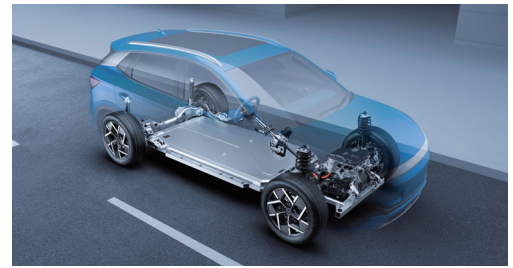

Cutting Edge Technology