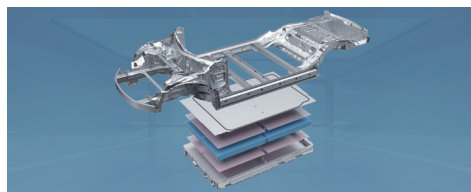

BYD

BYD SEAL

Superior Control

iTAC (Intelligence Torque Adaption Control)

High-end Suspension

Double Wishbone + Five-Link

Upgraded e-Platform 3.0

Blade Battery CTB (cell-to-body)
Integrating Technology

Intelligent Technology

Head Up Display (W-HUD)

650km(NEDC)

Driving Range 650 km (NEDC)

0.219 Cd

Ultra-low Drag Coefficient 0.219 Cd

SPECIFICATION

Dimensions	Standard Range		Extended Range	AWD
	Dynamic	Premium	Performance	
Overall length (mm)	4,800			
Overall width (mm)	1,875			
Overall height (mm)	1,460			
Wheel track - front / rear (mm)	1,620/1,625			
Wheelbase (mm)	2,920			
Minimum turning radius (m)	5.7			
Ground clearance unladen (mm)	145			
Front trunk capacity (L)	50			
Rear trunk capacity (L)	400			
Kerb weight (kg)	1,922	2,055	2,185	
Gross vehicle mass (kg)	2,344	2,501	2,631	
Traction Motor				
Drivetrain	Rear Drive	Rear Drive	All-Wheel Drive	
Front motor type	/	/	Squirrel cage induction asynchronous motor	
Front motor maximum power (kW)	/	/	160	
Front motor maximum torque (N·m)	/	/	310	
Rear motor type	Permanent magnet synchronous motor			
Rear motor maximum power (kW)	150	230	230	
Rear motor maximum torque (N·m)	310	360	360	
Maximum power (kW)	150	230	390	
Maximum torque (N·m)	310	360	670	
Performance				
Acceleration 0-100km/h (s)	7.5	5.9	3.8	
Electric range:	510	650	580	
NEDC Combined Cycle (km)				
WLTP Combined Cycle (km)	460	570	520	
Seating capacity	5			
Battery type	BYD Blade Battery			
Battery capacity (kWh)	61.44		82.56	
Chassis				
Front suspension	Double Wishbone			
Rear suspension	Multi-Link			
Frequency Selective Damping (FSD) shock absorbers	—	—	Front & Rear	
Front disc brake	Ventilated	Ventilated & Drilled	Ventilated & Drilled	
Rear disc brake	Ventilated	Ventilated	Ventilated	
Front brake caliper	Floating	Fixed	Fixed	
Wheel type	Alloy	Alloy	Alloy	
Tyre size	225/50 R18	235/45 R19	235/45 R19	