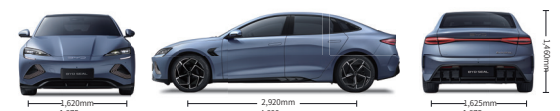

DIMENSIONS

ISOFIX Child restraint anchorage points	•	•	•
Electronic child lock	—	—	•
Intelligent power brake system	•	•	•
Electric Power Steering (DP-EPS)	•	•	•
Traction Control System (TCS)	•	•	•
Electronic Brake Force Distribution (EBD)	•	•	•
Hill Hold Control (HHC)	•	•	•
Auto-hold	•	•	•
Adaptive Cruise Control (ACC)	•	•	•
Automatic Emergency Braking (AEB)	•	•	•
Lane Departure Warning (LDW)	•	•	•
Lane Departure Prevention (LDP)	•	•	•
Emergency Lane Keeping Assist (ELKA)	•	•	•
Intelligent Cruise Control (ICC)	•	•	•
Predictive Collision Warning (PCW)	•	•	•
TrafficSign Recognition (TSR)	•	•	•
Intelligent Speed Limit Information (ISLI)	•	•	•
Intelligent Speed Limit Control (ISLC)	•	•	•
Front Cross Traffic Alert (FCTA)	•	•	•
Front Cross Traffic Brake (FCTB)	•	•	•
Rear Cross Traffic Alert (RCTA)	•	•	•
Rear Cross Traffic Brake (RCTB)	•	•	•
Blind Spot Detection (BSD)	•	•	•
Door Open Warning (DOW)	•	•	•
High Beam Assist (HMA)	•	•	•
Driver Attention Warning (DAW)	•	•	•
Child Presence Detection (CPD)	•	•	•
Head Up Display (W-HUD)	—	—	•
Intelligence Torque Adaption Control (ITAC)	—	—	•
Exterior			
Silver Plated Glass Roof with Shade Insert	•	•	•
Electronic hidden door handles	•	•	•
Rear windscreen mount antenna	•	•	•
One-touch open/close tailgate	•	•	•
Electrically heated and adjustable exterior mirrors	•	•	•
Electrically retractable exterior mirrors	•	•	•
Door mirror auto-tilt	—	•	•
Door mirror position memory	—	•	•
Auto windows with anti-trap	•	•	•
Soundproof double glazed glass - windshield and front door	•	•	•
Privacy glass - rear door, rear quarter and rear windscreen	•	•	•
Rear windscreen with electric heating and defrosting	•	•	•
Continental tire	—	•	•
Interior			
Steering wheel mounted controls - Audio, phone, ACC and Multi-Function display	•	•	•
Imitation leather-wrapped steering wheel	•	—	—
Genuine leather-wrapped steering wheel	—	•	•
Heated steering wheel	—	•	•
10.25-inch LCD instrumentation	•	•	•
Centre console storage compartment	•	•	•
Imitation leather-wrapped seats	—	•	•
Genuine leather-wrapped seats	—	•	•
Driver seat 8-way power adjustable	•	•	•
Driver seat 4-way lumbar power adjustment	•	•	•
Passenger seat 6-way power adjustable	•	•	•
Front seats ventilated & heated	•	•	•
Driver seat with position memory	—	•	•
Courtesy seating	—	•	•