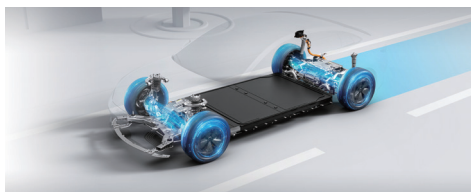

BYD

BYD SEAL

Superior Control

iTAC (Intelligence Torque Adaption Control)

High-end Suspension

Double Wishbone + Five-Link

Upgraded e-Platform 3.0

Blade Battery CTB (cell-to-body)
Integrating Technology

Intelligent Technology

Head Up Display (W-HUD)

650km(NEDC)

Driving Range 650 km (NEDC)

0.219 Cd

Ultra-low Drag Coefficient 0.219 Cd

SPECIFICATION

Dimensions	Standard Range		Extended Range	AWD
	Dynamic	Premium	Performance	
Overall length (mm)	4,800			
Overall width (mm)	1,875			
Overall height (mm)	1,460			
Wheel track - front / rear (mm)	1,620/1,625			
Wheelbase (mm)	2,920			
Minimum turning radius (m)	5.7			
Ground clearance unladen (mm)	145			
Front trunk capacity (L)	50			
Rear trunk capacity (L)	400			
Kerb weight (kg)	1,922	2,055	2,185	
Gross vehicle mass (kg)	2,344	2,501	2,631	
Traction Motor				
Drivetrain	Rear Drive	Rear Drive	All-Wheel Drive	
Front motor type	/	/	Squirrel cage induction asynchronous motor	
Front motor maximum power (kW)	/	/	160	
Front motor maximum torque (N·m)	/	/	310	
Rear motor type	Permanent magnet synchronous motor			
Rear motor maximum power (kW)	150	230	230	
Rear motor maximum torque (N·m)	310	360	360	
Maximum power (kW)	150	230	390	
Maximum torque (N·m)	310	360	670	
Performance				
Acceleration 0-100km/h (s)	7.5	5.9	3.8	
Electric range:	510	650	580	
NEDC Combined Cycle (km)				
WLTP Combined Cycle (km)	460	570	520	
Seating capacity	5			
Battery type	BYD Blade Battery			
Battery capacity (kWh)	61.44		82.56	
Chassis				
Front suspension	Double Wishbone			
Rear suspension	Multi-Link			
Frequency Selective Damping (FSD) shock absorbers	—	—	Front & Rear	
Front disc brake	Ventilated	Ventilated & Drilled	Ventilated & Drilled	
Rear disc brake	Ventilated	Ventilated	Ventilated	
Front brake caliper	Floating	Fixed	Fixed	
Wheel type	Alloy	Alloy	Alloy	
Tyre size	225/50 R18	235/45 R19	235/45 R19	